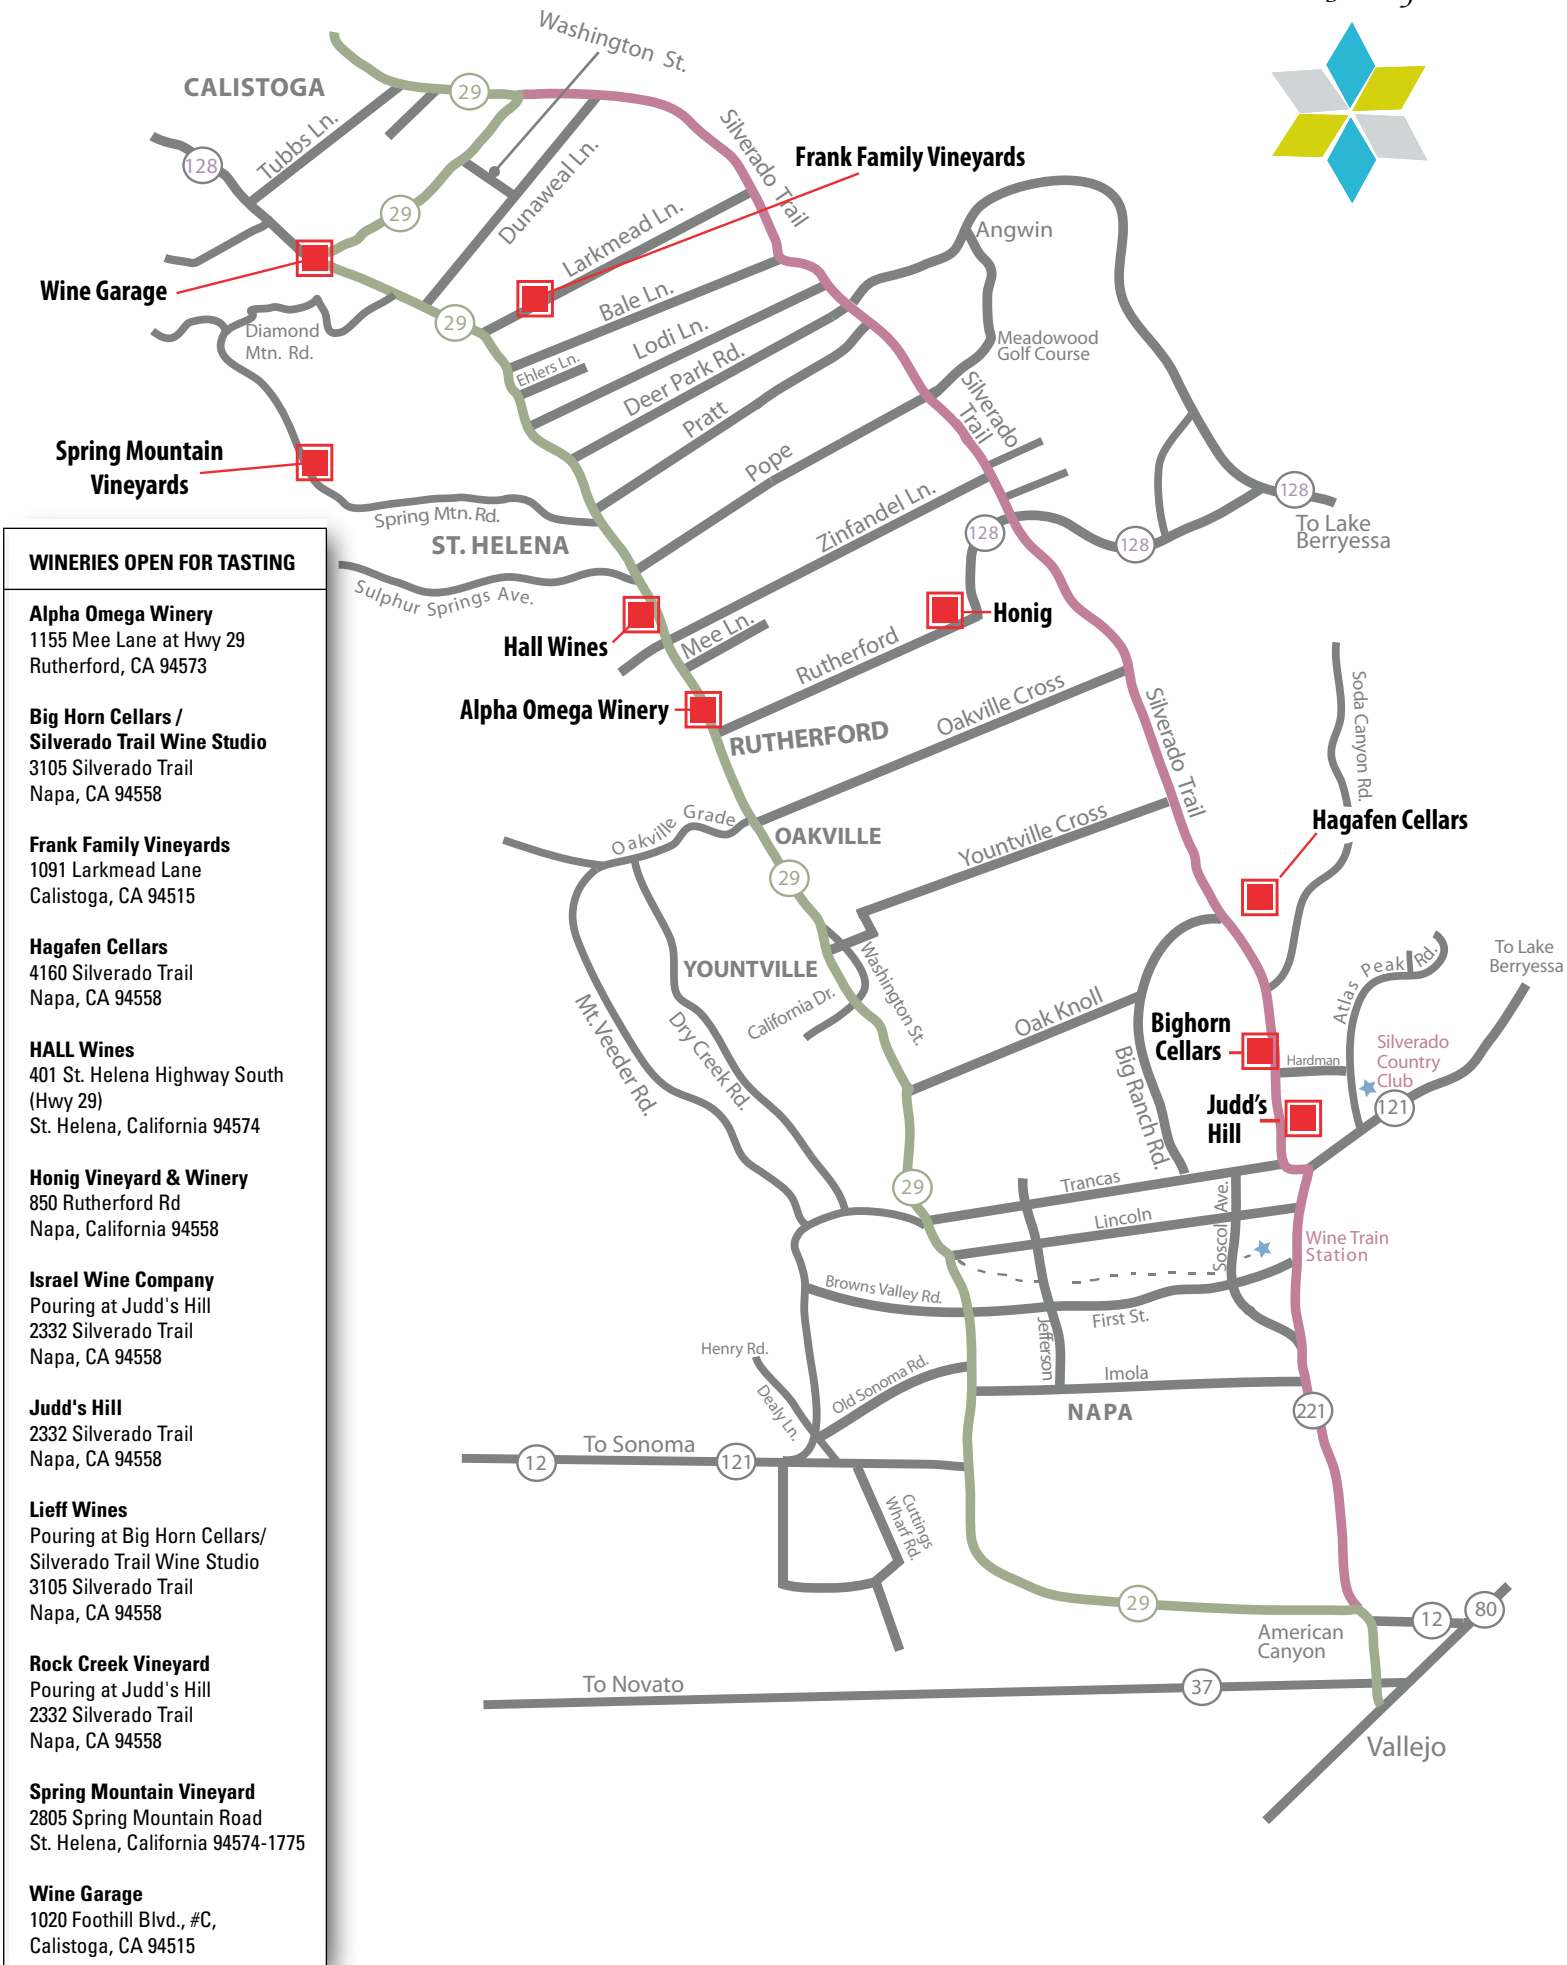

Jewish Vintners Wine Trail 2009 Map

WINERIES OPEN FOR TASTING

- Alpha Omega Winery**
1155 Mee Lane at Hwy 29
Rutherford, CA 94573
- Big Horn Cellars /
Silverado Trail Wine Studio**
3105 Silverado Trail
Napa, CA 94558
- Frank Family Vineyards**
1091 Larkmead Lane
Calistoga, CA 94515
- Hagafen Cellars**
4160 Silverado Trail
Napa, CA 94558
- HALL Wines**
401 St. Helena Highway South
(Hwy 29)
St. Helena, California 94574
- Honig Vineyard & Winery**
850 Rutherford Rd
Napa, California 94558
- Israel Wine Company**
Pouring at Judd's Hill
2332 Silverado Trail
Napa, CA 94558
- Judd's Hill**
2332 Silverado Trail
Napa, CA 94558
- Lieff Wines**
Pouring at Big Horn Cellars/
Silverado Trail Wine Studio
3105 Silverado Trail
Napa, CA 94558
- Rock Creek Vineyard**
Pouring at Judd's Hill
2332 Silverado Trail
Napa, CA 94558
- Spring Mountain Vineyard**
2805 Spring Mountain Road
St. Helena, California 94574-1775
- Wine Garage**
1020 Foothill Blvd., #C,
Calistoga, CA 94515